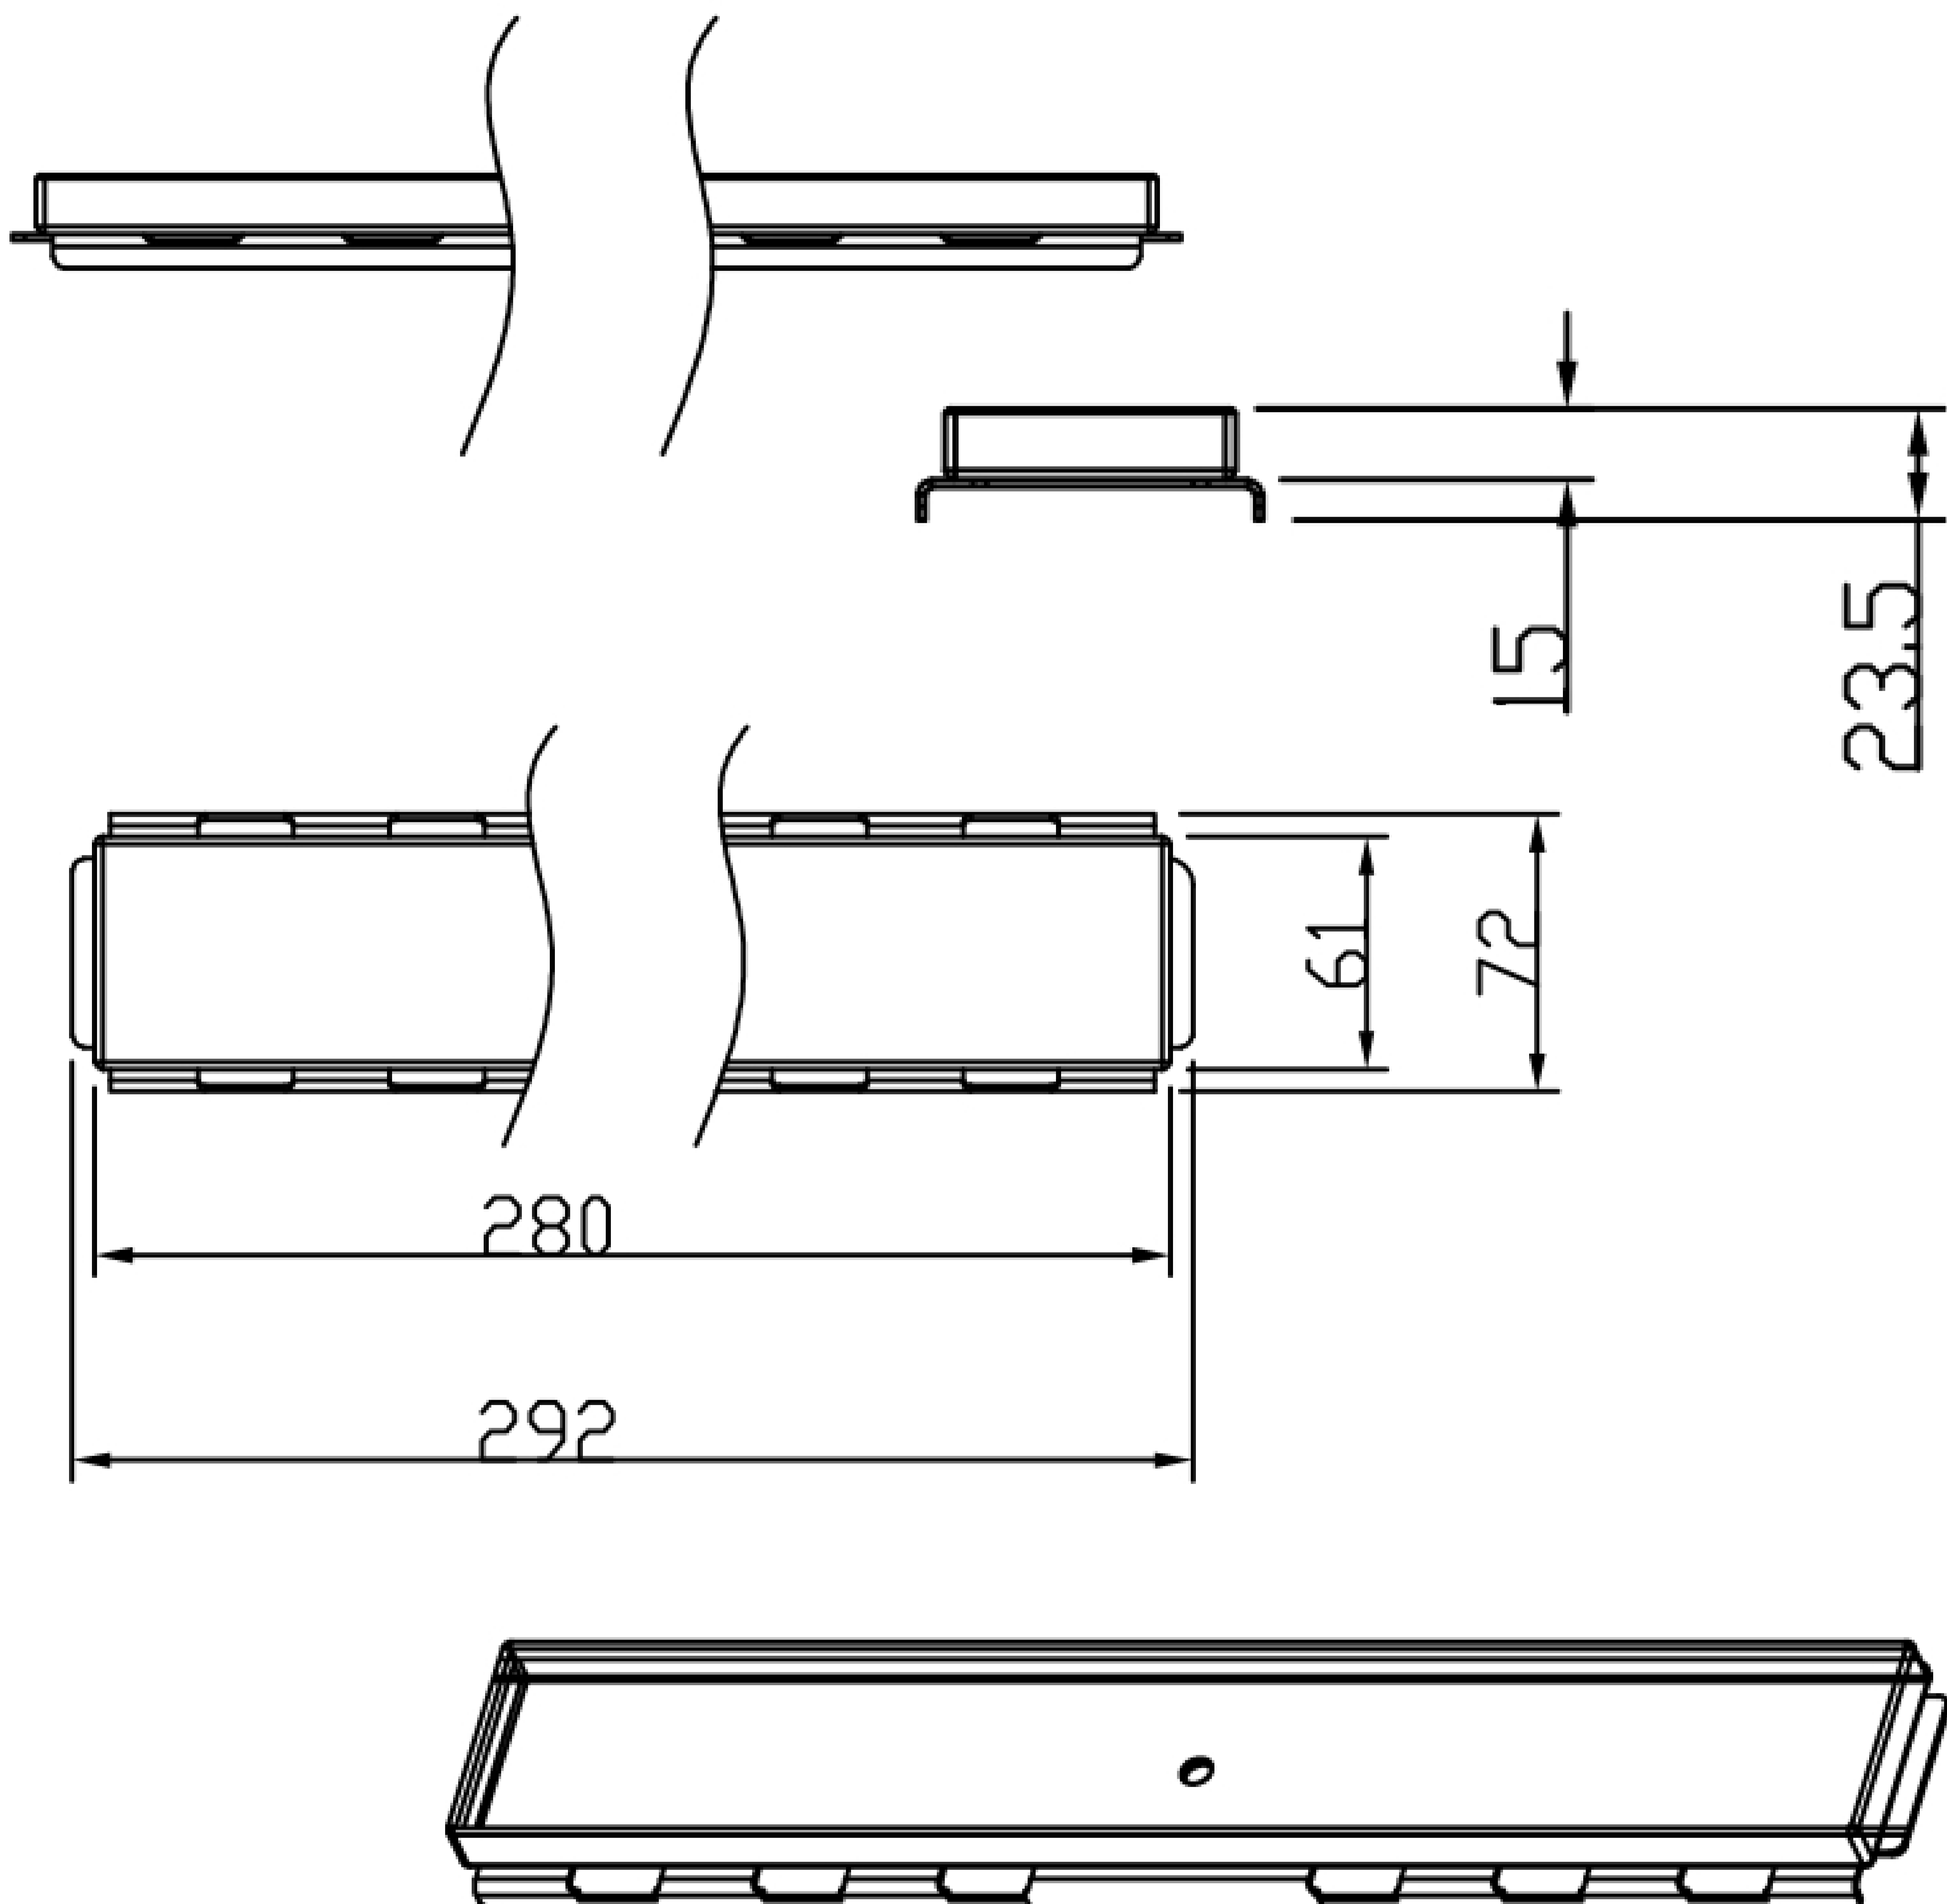

Tile-Insert Shower Channel Drain Without Base

Product Code : 30080 TI

Technical Drawing

All dimension are in mm